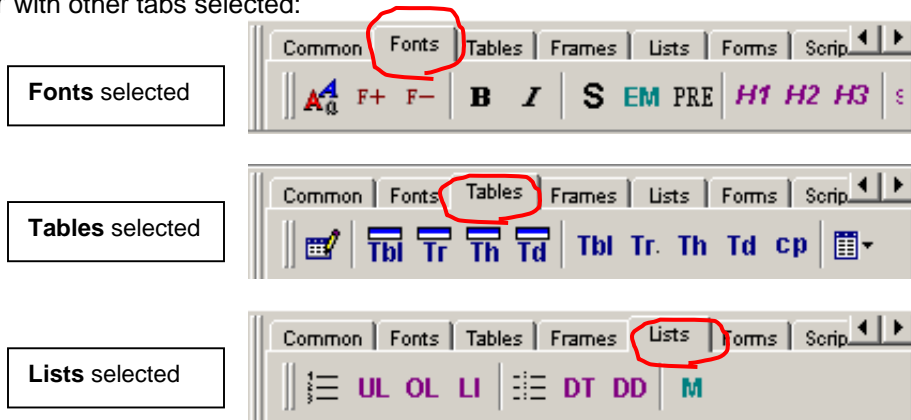

## 2. Resource Windows

**Tip:** when using *HomeSite's* dialog boxes, look in the lower right corner for the help symbol. It opens a dropdown that explains the element you're using.

## 3. QuickBar

**QuickBar** with other tabs selected:

**4. View Window—Edit tab selected:**

**Tip:** Don't use the **Design** tab. This mode is complicated. It is not the same as a WYSIWYG program for web design.