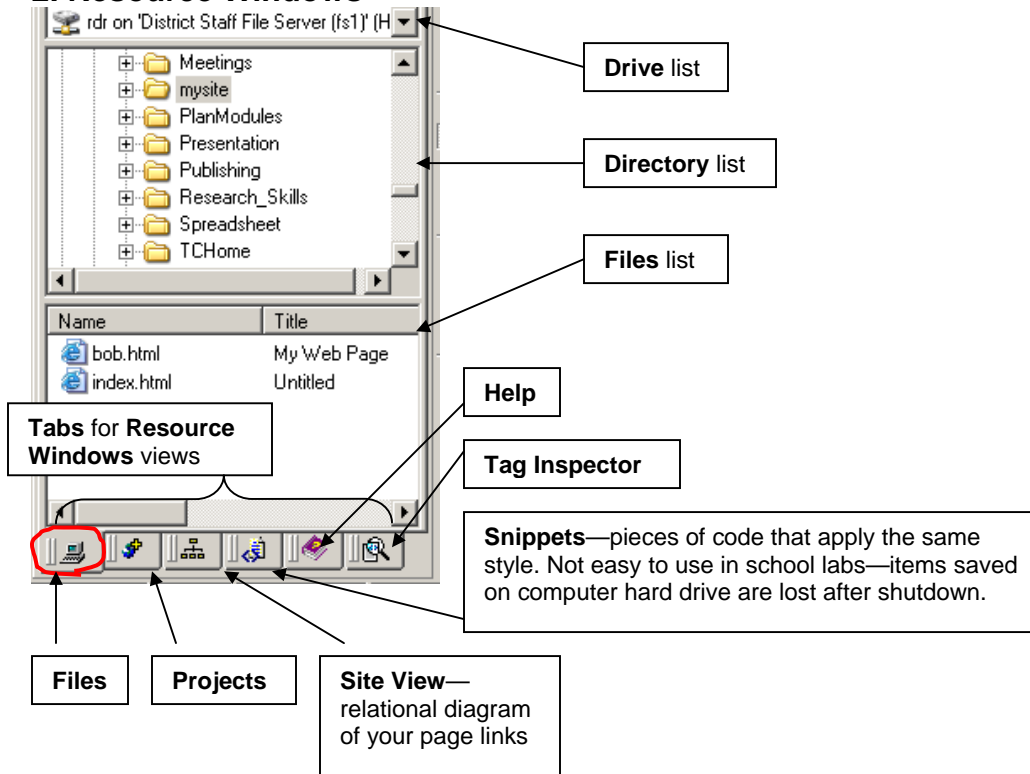

## Formatting Toolbar:

## 2. Resource Windows

**Tip:** when using *HomeSite's* dialog boxes, look in the lower right corner for the help symbol. It opens a dropdown that explains the element you're using.

## 3. QuickBar

**QuickBar** with other tabs selected:

**4. View Window—Edit tab selected:**

**Tip:** Don't use the **Design** tab. This mode is complicated. It is not the same as a WYSIWYG program for web design.

**View Window—Browse tab selected:**

**Tip:** Wondering where the **refresh** button is hiding? It's only available in **Browse** view.