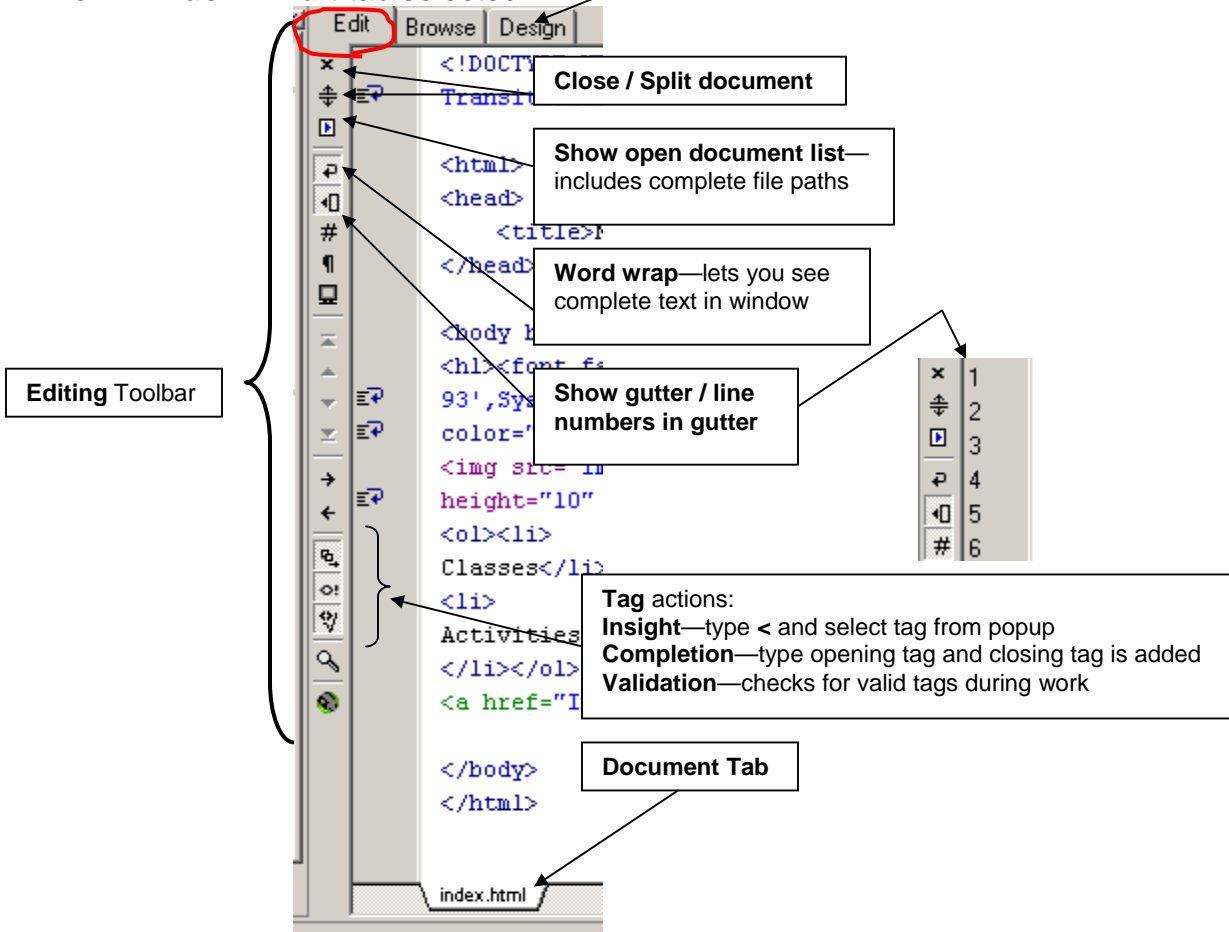

## 2. Resource Windows

**Tip:** when using *HomeSite's* dialog boxes, look in the lower right corner for the help symbol. It opens a dropdown that explains the element you're using.

## 3. QuickBar

**QuickBar** with other tabs selected:

**4. View Window—Edit tab selected:**

**Tip:** Don't use the **Design** tab. This mode is complicated. It is not the same as a WYSIWYG program for web design.

**View Window—Browse tab selected:**

**Tip:** Wondering where the **refresh** button is hiding? It's only available in **Browse** view.